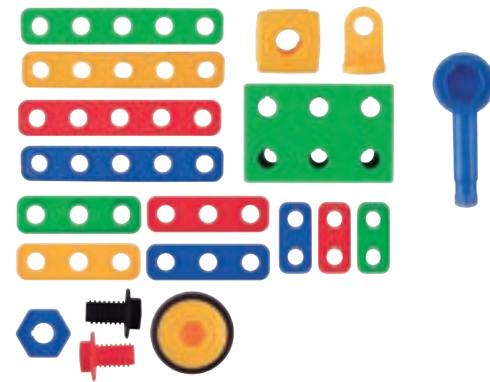

Ref. 19160

195 x 55 x 265 mm
39 assorted pieces
1 tool
8 cards with examples of figures to be made
SU 1 · SP 8