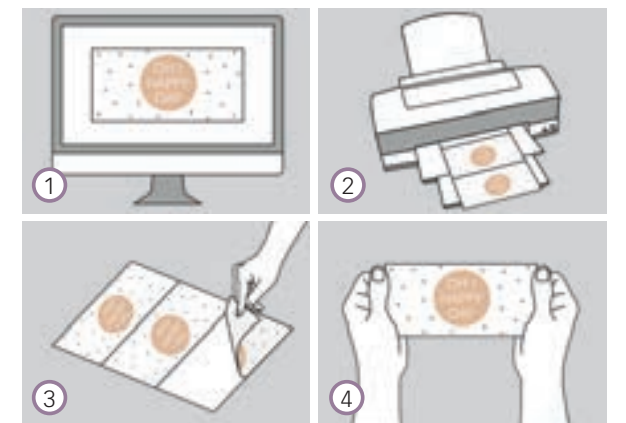

Personalize your invitation cards for weddings, birthdays or any other event easily and quickly. The personal touch will make the difference.