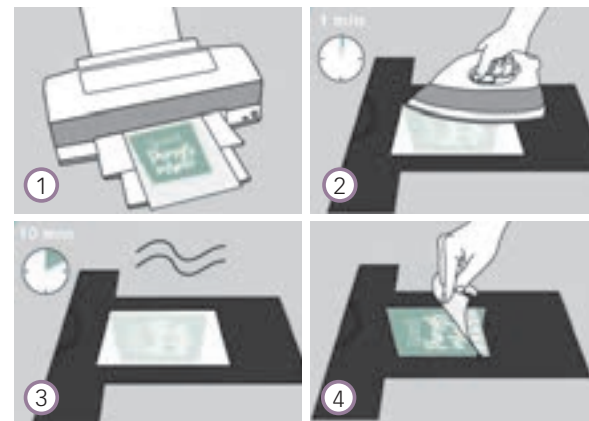

Colored garments

Ref. 10247

5 sheets
SU 1 · SP 70

The best paper for printing photos in color

Apply to 100% cotton garments. Wash in cold water.