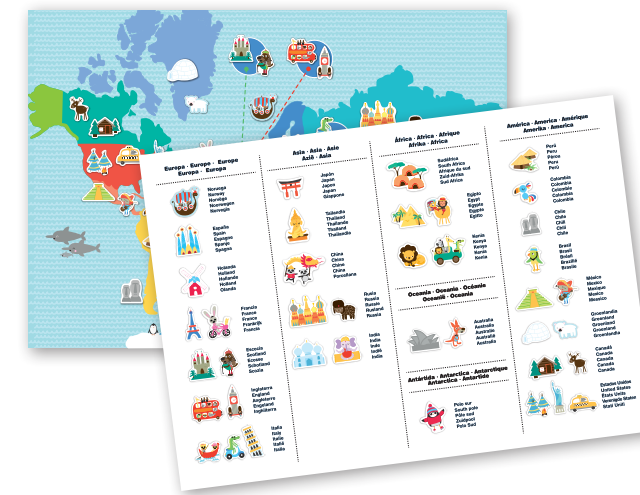

Emotions magnets - MAXI format

Ref. 17460
200 x 50 x 300 mm
6 identical sets:
6 magnetised stages of 28 x 18 cm
6 sheets with 18 magnetic pieces each
one to create different emotions
SU 1 · SP 8

Learn to identify and to express different emotions with these Emotions magnets. Maxi format with 6 identical sets.

Emotions magnets

Ref. 14803
210 x 55 x 310 mm
1 magnetised stage of 28 x 18 cm that fits onto the base of the box
30 magnetic pieces to create different emotions
SU 1 · SP 8

Create faces and identify the moods of these characters!

World map magnets

Ref. 16494
210 x 55 x 310 mm
1 magnetised detachable stage of 36 x 28 cm that fits onto the base of the box
40 magnetic pieces with different monuments and characters
1 guide sheet
SU 1 · SP 8

Includes guide sheet with the countries and continents where every monument and character belongs.