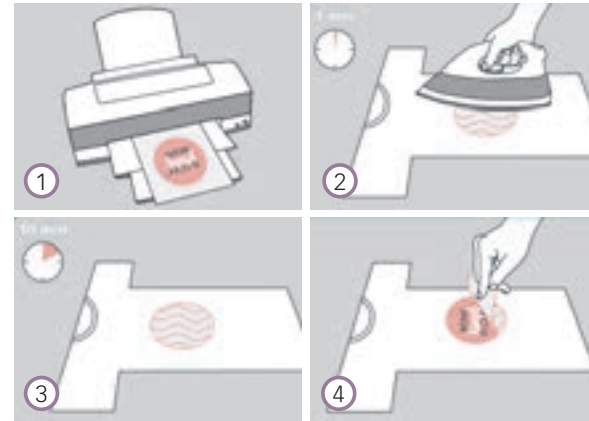

White garments

Ref. 04128

10 sheets
SU 1 · SP 55

Ref. 17168

3 sheets
SU 1 · SP 100

Transparent paper ideal for light backgrounds

Texts should be printed in mirror mode (ex.OJJH) Apply to 100% cotton garments. Wash in cold water.

Glow in the dark

Ref. 10248

3 sheets
SU 1 · SP 70

The white areas in the printed design will be the parts that glow in the dark